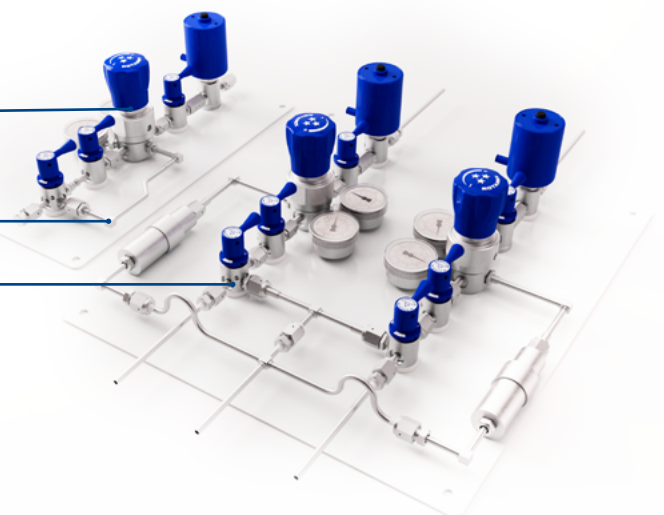

ULTRA HIGH PURITY GAS PRESSURE REGULATORS & LINE VALVES

ULTRA HIGH PURITY GAS SOLUTIONS

UHP gases are used in the all-Semiconductor manufacturing process. Equipment such as valves and regulators must ensure the highest level of tightness and avoid any contamination of the gas they carry.

UHP GAS PRESSURE REGULATOR

UHP FITTINGS

UHP LINE VALVES

I UHP GAS LINE VALVES

RX04 & RX04F

Max. working pressure
Flow capacity
Nominal seat diameter

10/20/240 bar
0.2
4 mm (0,16")

RX08 & RX08F

RX08: 10/20/240 bar
RX08F: 20/240 bar
0.5
8 mm (0.31")

RX12

15 bar
1.75
12 mm (0.47")

RX20

15 bar
3.5
20 mm (0,79")

I UHP GAS PRESSURE REGULATORS

RX1000 Compact single stage

Max. inlet pressure
Outlet pressure
Flow capacity (Cv)