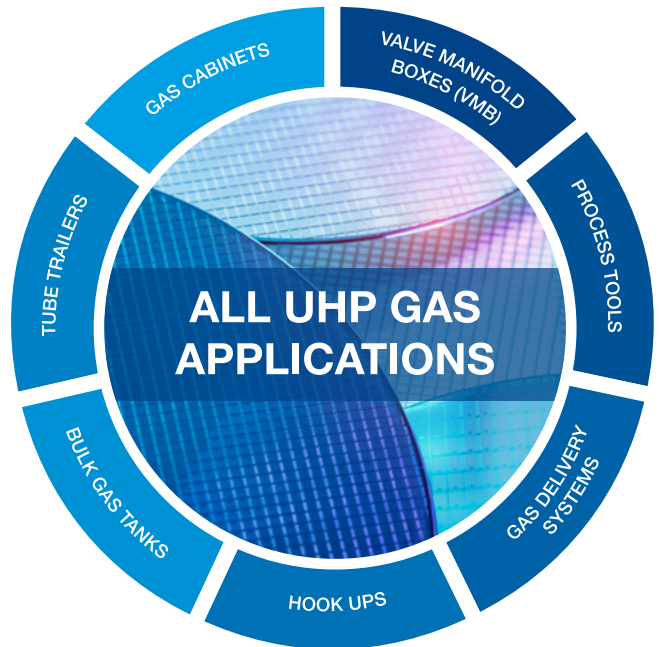

ULTRA HIGH PURITY GAS PRESSURE REGULATORS & LINE VALVES

ULTRA HIGH PURITY GAS SOLUTIONS

UHP gases are used in the all-Semiconductor manufacturing process. Equipment such as valves and regulators must ensure the highest level of tightness and avoid any contamination of the gas they carry.